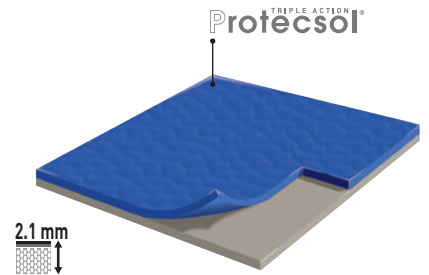

TARAFLEX® SURFACE

IDEAL FOR ROLLING SPORTS AND HEAVY LOADS SPORTS SURFACES

Taraflex® Surface is a 0.08" (2.1 mm) thick heavy duty 100% pure vinyl flooring solution. Ideal for all rolling sports: rollerblading, indoor roller hockey and wheelchair sports.

► Available in 17 solid colors and 3 wood designs

TARAFLEX® SURFACE

IDEAL FOR ROLLING SPORTS AND HEAVY LOADS SPORTS SURFACES

DESCRIPTION	STANDARDS	REQUIREMENTS	WOOD DESIGNS	SOLID COLORS
PRODUCT DESCRIPTION				
Wearlayer	-	-	100% Pure Vinyl	
Surface Complex	-	-	-	
Foam Backing	-	-	-	
Total Thickness	-	-	0.08" (2.1 mm)	
Wearlayer Thickness	-	-	0.08" (2.1 mm)	
Weight	-	-	0.59 lb/f ² (2.9 kg/m ²)	
Roll Width	-	-	4' 11" (1.5 m)	
Roll Length	-	-	86' 6" (26.4 m)	67' 3" (20.5 m)
SPORT PROPERTIES				
Sport Properties	ASTM F2772	-	-	
Safety	ASTM F2772	-	-	
Vertical Deformation	ASTM F2772	≤ 3.5 mm	-	
Sliding Effect	ASTM F2772	80 - 110	80 - 110	
Ball Rebound	ASTM F2772	≥ 96%	≥ 96%	
Anti-Friction Burns	-	-		
TECHNICAL CHARACTERISTICS				
Chemical Product Resistance	ASTM D543	-	Excellent	
Resistance to a Rolling Load	EN 1569	≥ 1500 N	≥ 1500 N	
Fire Rating	ASTM E648	Class 1	Class 1	
ENVIRONMENT HEALTH & SAFETY				
Ease of Maintenance	-	-	/ No wax for life	
Restriction Use of Harmful Chemicals	MRc4 LEED v4	-	Complies with REACH	
Allergen Free	-	-	OK	
Indoor Air Quality	EQc2 LEED v4	-	Floorscore™	
Recycled Content	MRc3 LEED v4	-	50%	
INSTALLATION METHOD				
Full-Spread Adhesive	ASTM F2170 (F1869)	≤ 95% RH (≤ 10 lb)		
WARRANTY	15-year limited manufacturer warranty when installed in accordance with Gerflor's installation instructions			